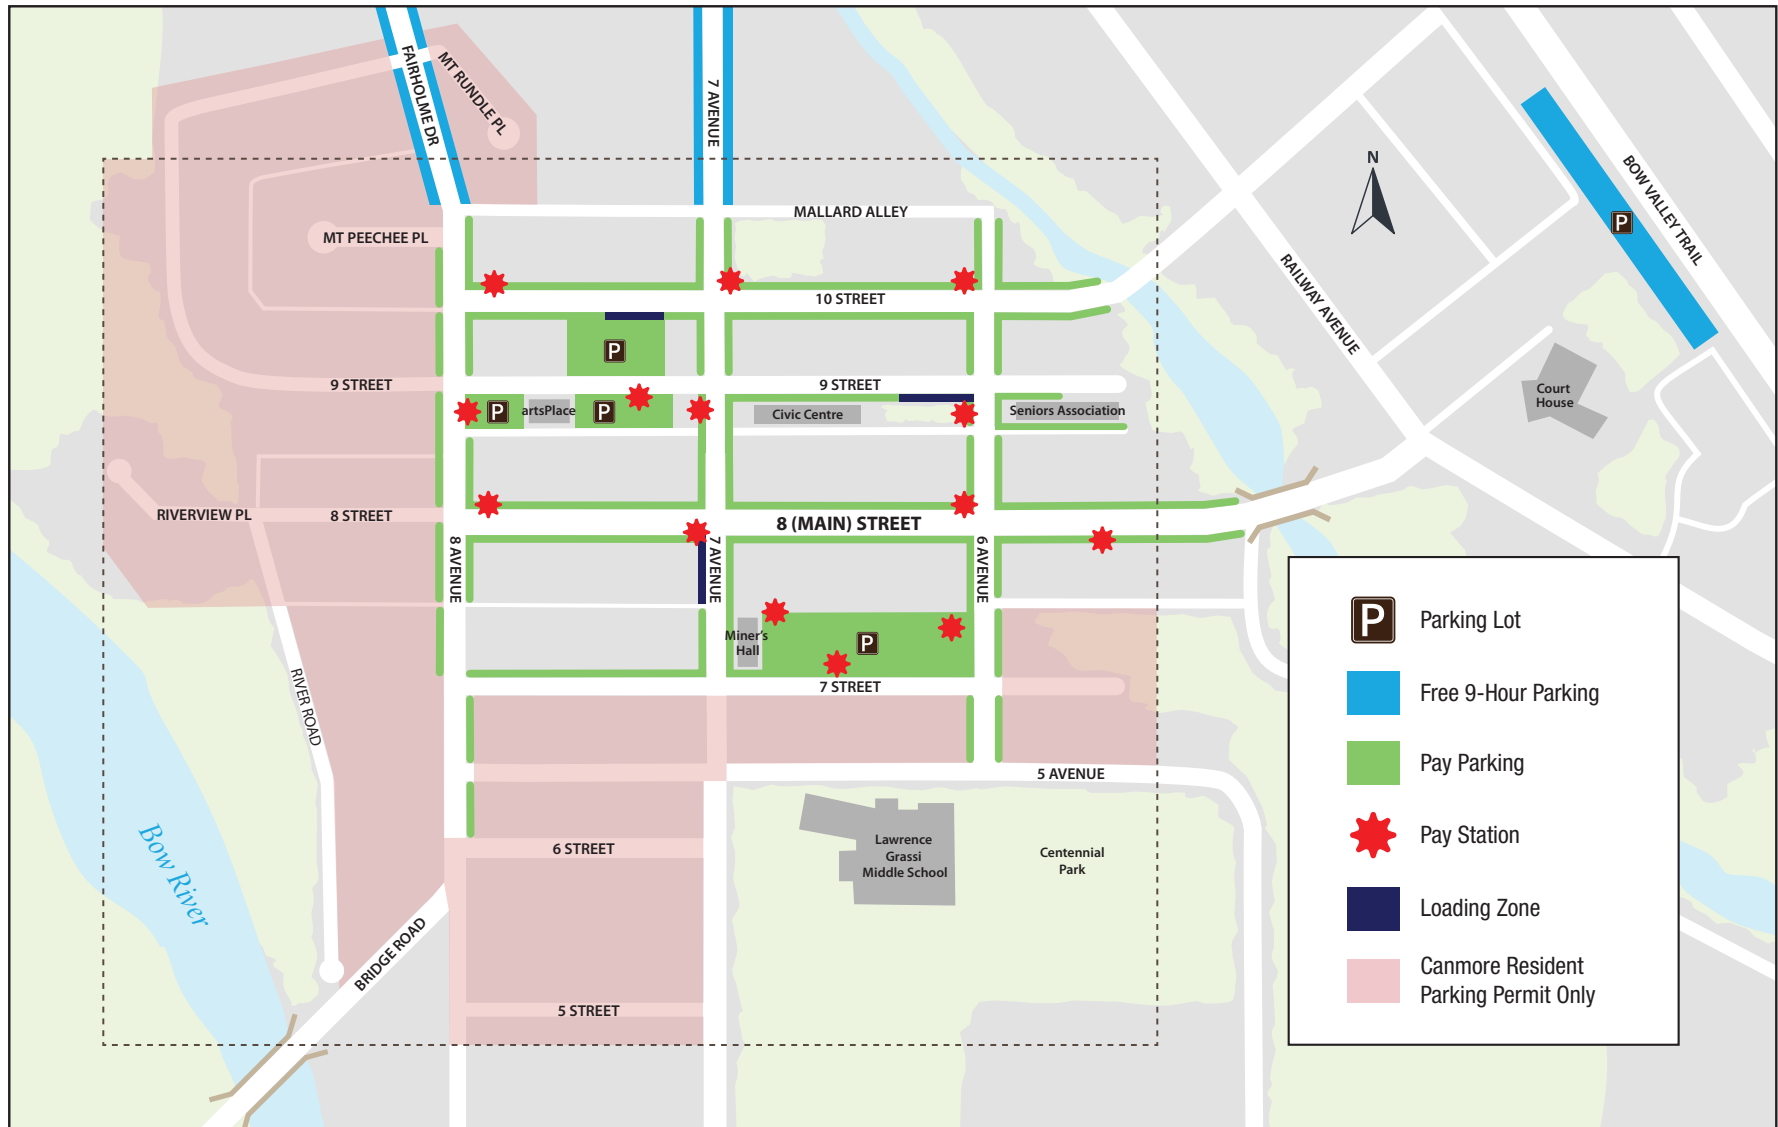

Town Centre Paid Parking Program May 15 - Oct 14

All on street parking not indicated on map is 72 hours maximum.
This map is intended to be used as a guideline. Local/temporary signage will always take precedence.