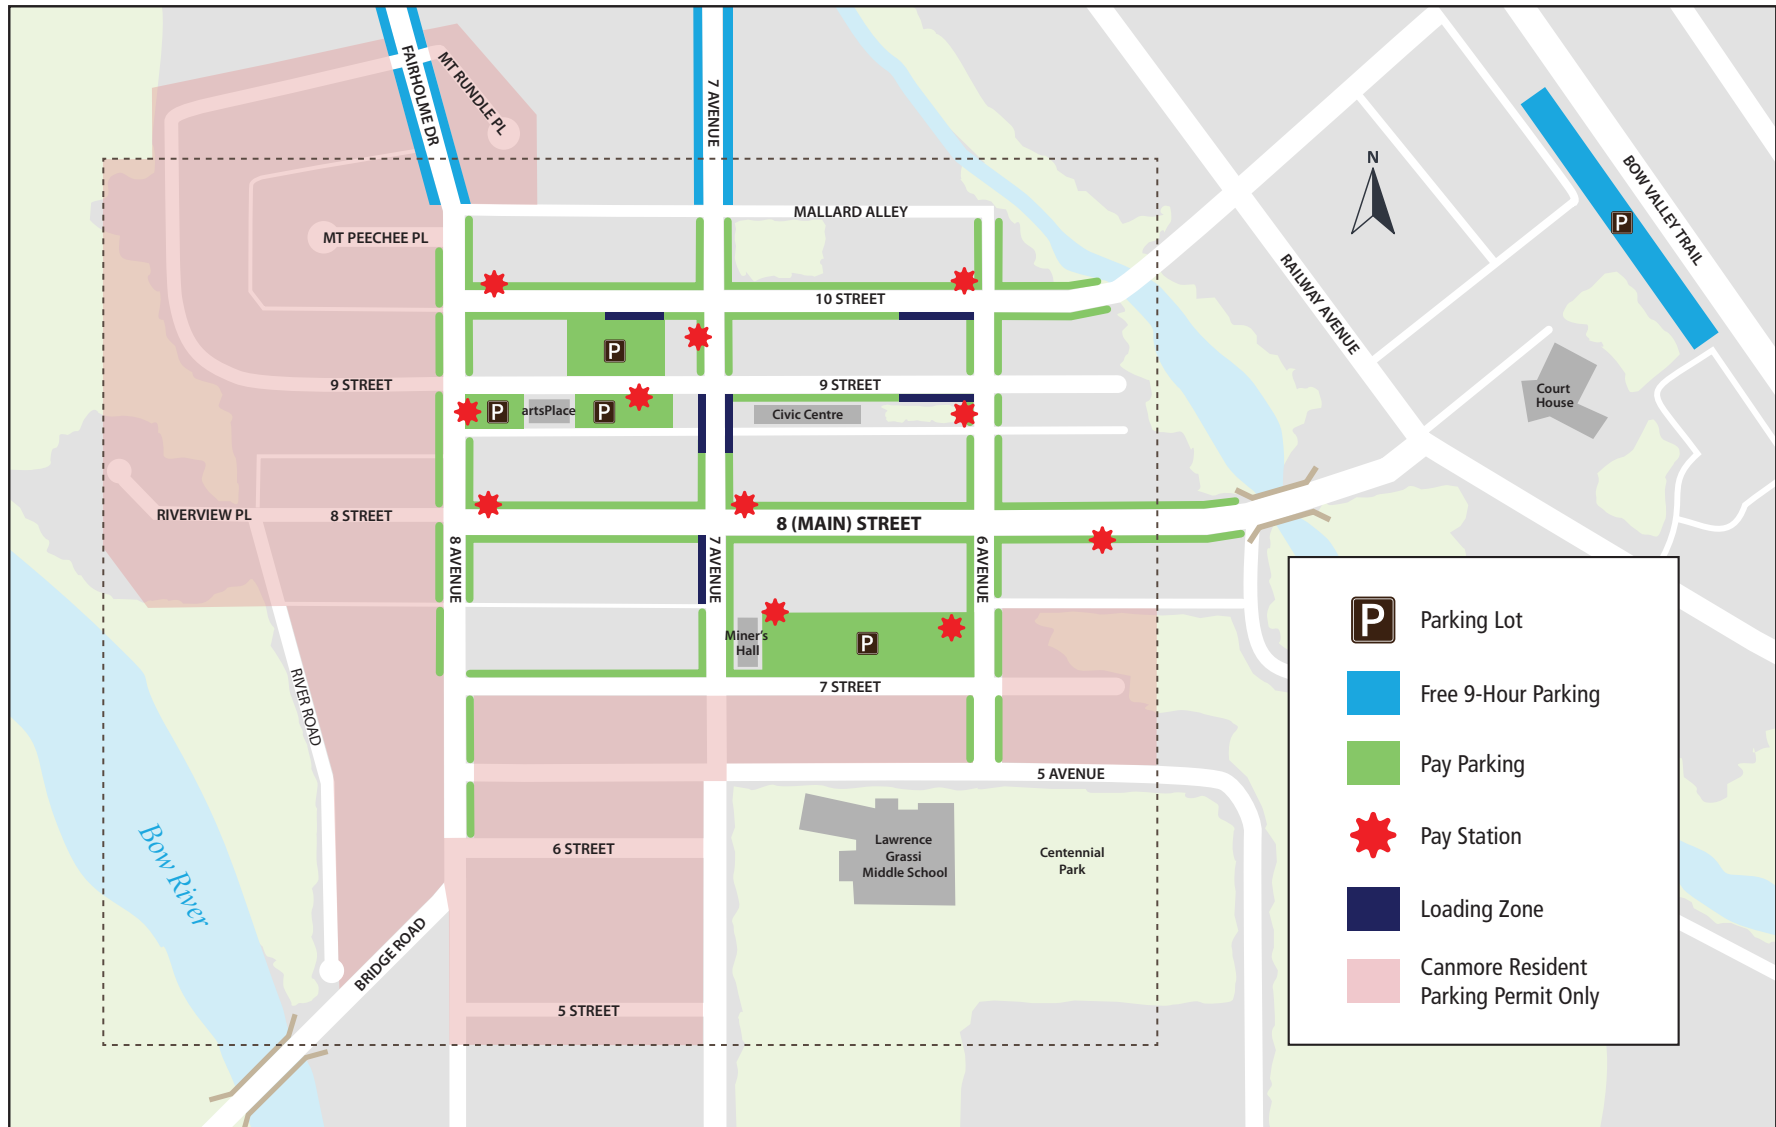

# Town Centre Paid Parking Program

All on street parking not indicated on map is 72 hours maximum.  
 This map is intended to be used as a guideline. Local/temporary signage will always take precedence.